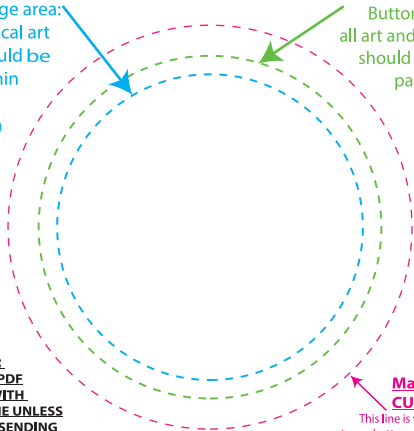

Inner blue line

Image area:
Critical art
should be
within
this
area

Second Green line

Button Size:
all art and color
should bleed
past this
line

NEVER
SEND PDF
ART WITH
DIELINE UNLESS
YOUR SENDING
ILLUSTRATOR FILES &
DIELINE IS ON LAYER

Magenta CUT LINE

This line is where we
cut your button art should
bleed all the way to this line so
all color/art wraps around button